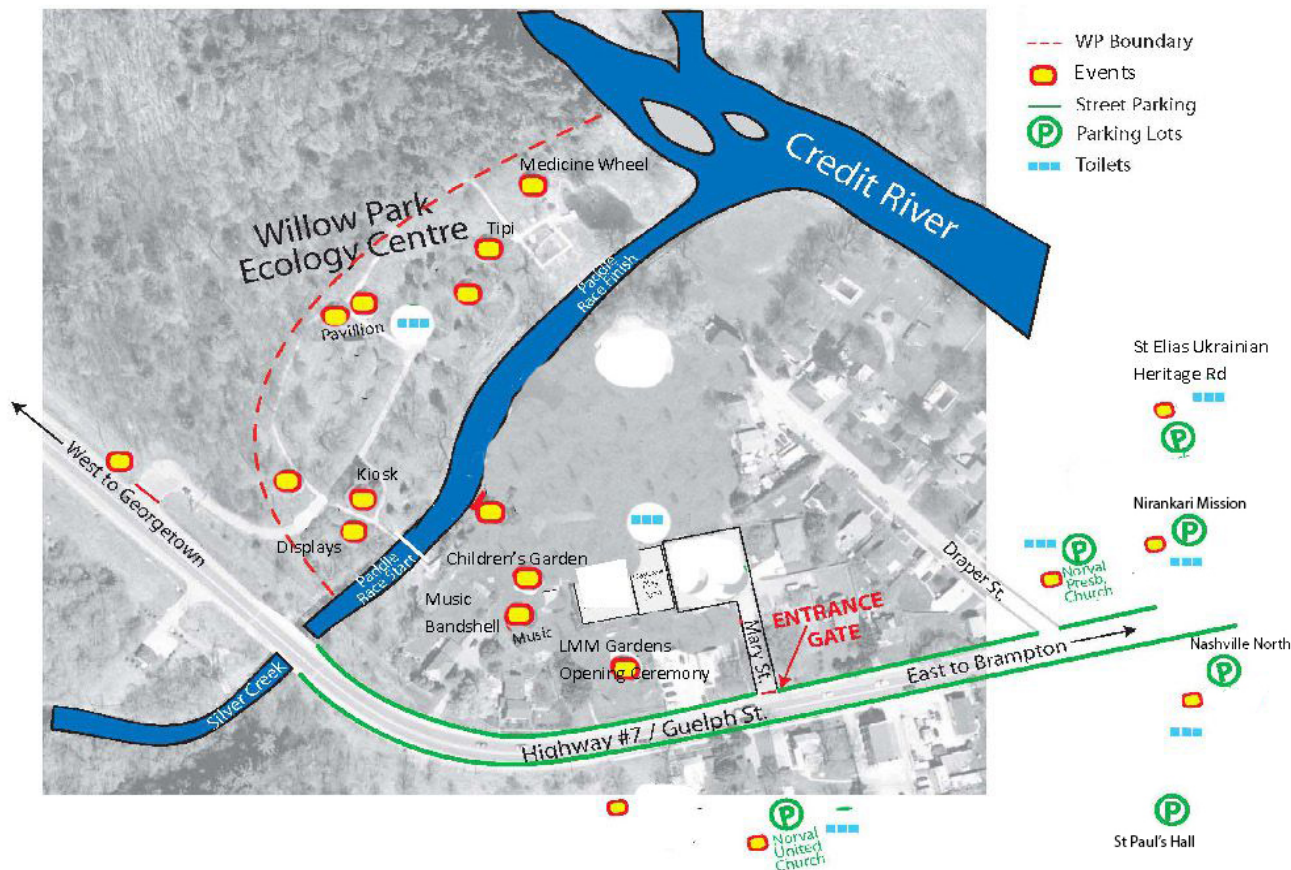

Events - June 3

Norval-on-the-Credit Canada 150

LM Montgomery Gardens	
9:30-10:00am	Ceremonial Parade
10:00-10:30am	Opening Ceremonies
9:30-noon	HH Concert Band
10:15-11:00am	Time Capsule Open
11:00-11:30am	Highland Dancers
12:00-5:00pm	Heritage Walks

Willow Park Ecology Centre	
10:30am-5:30pm	Nature Quest
10:30am-5:30pm	Barefoot Challenge
10:30am-5:30pm	Displays & T-shirts Sale
11:00am-3:00pm	Garlic Mustard Pesto
11:00am-3:00pm	Fly Fishing & Fly Tying
11:00am-5:00pm	Bird Box Building
11:15-11:45am	Tipi Raising
1:00-2:00pm	Tai Chi Class
3:00-4pm	Yoga Class
3:30-4:30pm	Drum/Healing Circle
4:30-6:00pm	Indigenous Ceremonies
6:00-7:30pm	Round Dancing

This project has been made possible in part by the Government of Canada.
projet a été rendu possible en partie grâce au gouvernement du Canada.

Events June 4

Willow Park Ecology Centre	
noon-4:00pm	Scavenger Hunt
noon-4:00pm	Drum-making
noon-3:00pm	Paint Little Paddlers
3:30- 4:00pm	Paddle-to-the-Sea Race
noon-3:30pm	Bird Box Building
noon-12:45pm	Tipi Raising
3:30-4:00pm	Paddle-to-the-Sea Race
2:00-3:30pm	Indigenous Ceremonies
3:30-4:00pm	Round Dancing

Norval-on-the-Credit

CANADA 150

FESTIVAL

Saturday June 3: 9:30-7pm

Sunday June 4: noon - 4pm

www.Norval-on-the-Credit.ca